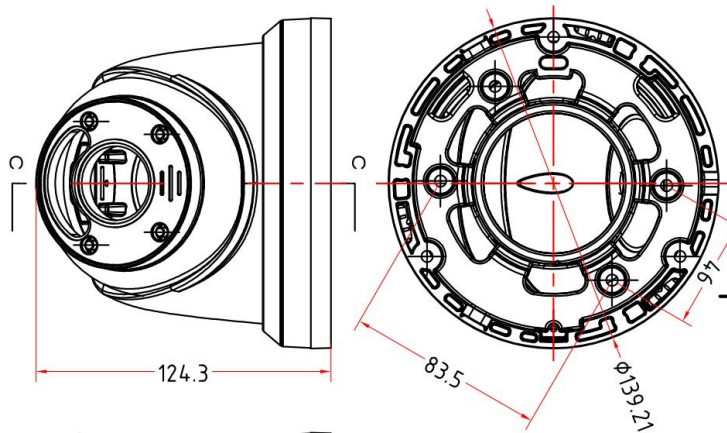

* Product specifications may change without prior notice.

IPY-D36805LDS2

8MP Smart Dual Light Two Way Audio SD slot Turret IP POE Camera
Motorized Lens 5X Zoom

■ Available Model

IPY-D36605LDS2 IPY-D36805LDS2

■ Dimension

■ Accessory

■ Optional

Uin Technology Co., Ltd.

+86-871 63586112

www.uin-tech.com

4F,Block 7 Lijincheng High Tech Garden,Longhua District,Shenzhen China