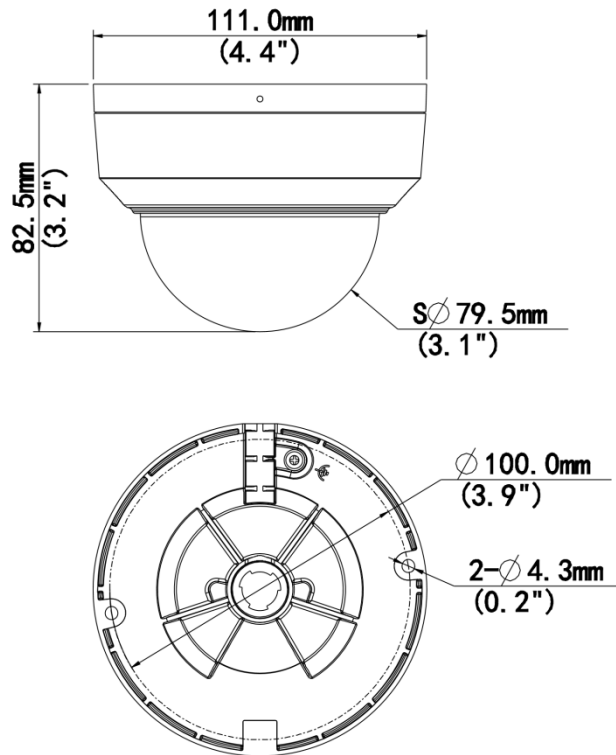

Dimensions

Accessories

TR-JB03-G-IN

Junction Box for Mini Fix-dome(Support wiring from behind)

Universal Pole Mounting Bracket

TR-UM06-E-IN

Slant Mounting Bracket for Fixed Dome

Dome Pendant Mounting Pole 200mm

TR-A01-IN

NPT 3/4" Waterproof Cable Gland

Dome Pendant Mounting Pole 500mm