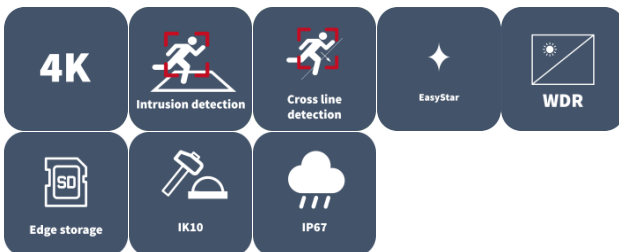

8MP HD Vandal-resistant IR Fixed Dome Network Camera IPC328LE-ADF28(40)K-H

Features

- High quality image with 8 MP, 1/2.8" CMOS sensor
- 8 MP (3840 × 2160)@20 fps; 5 MP (3072 × 1728)@30/25 fps; 4 MP (2560 × 1440)@30/25 fps; 1080P (1920 × 1080)@30/25 fps
- Ultra 265, H.265, H.264, MJPEG
- 120 dB true WDR technology enables clear image in strong light scene
- Supports 9:16 corridor mode
- Built-in mic
- Smart IR, up to 30 m (98.4 ft.) IR distance
- MicroSD, up to 512 GB
- IP67 protection
- IK10 protection
- Supports PoE power supply
- 3-axis