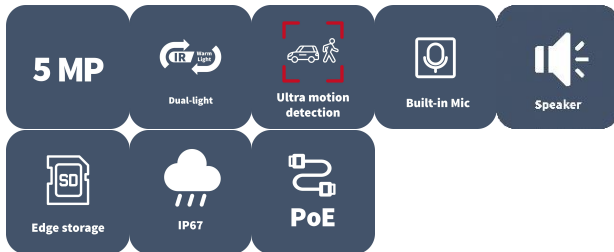

5MP HD Smart Dual Light Fixed Turret Network Camera IPC3615LB-ADF28KMC-DL-SZ

Features

- High quality image with 5 MP, 1/3.0" CMOS sensor
- 5 MP (2880 × 1620)@25/20 fps; 4 MP (2560 × 1440)@25/20 fps; 3 MP (2304 × 1296)@30/25 fps; 1080P (1920 × 1080)@30/25 fps
- Supports ultra motion detection
- Smart dual-light ensures high quality image
- Ultra 265, H.265, H.264
- Built-in mic and speaker
- 2D/3D DNR (digital noise reduction)
- ROI (region of interest) ensures image quality in areas of interest with low bandwidth
- Up to 30 m (98.4 ft.) IR and warm light distance
- MicroSD, up to 512 GB
- IP67
- DC 12 V, PoE power supply
- 3-axis