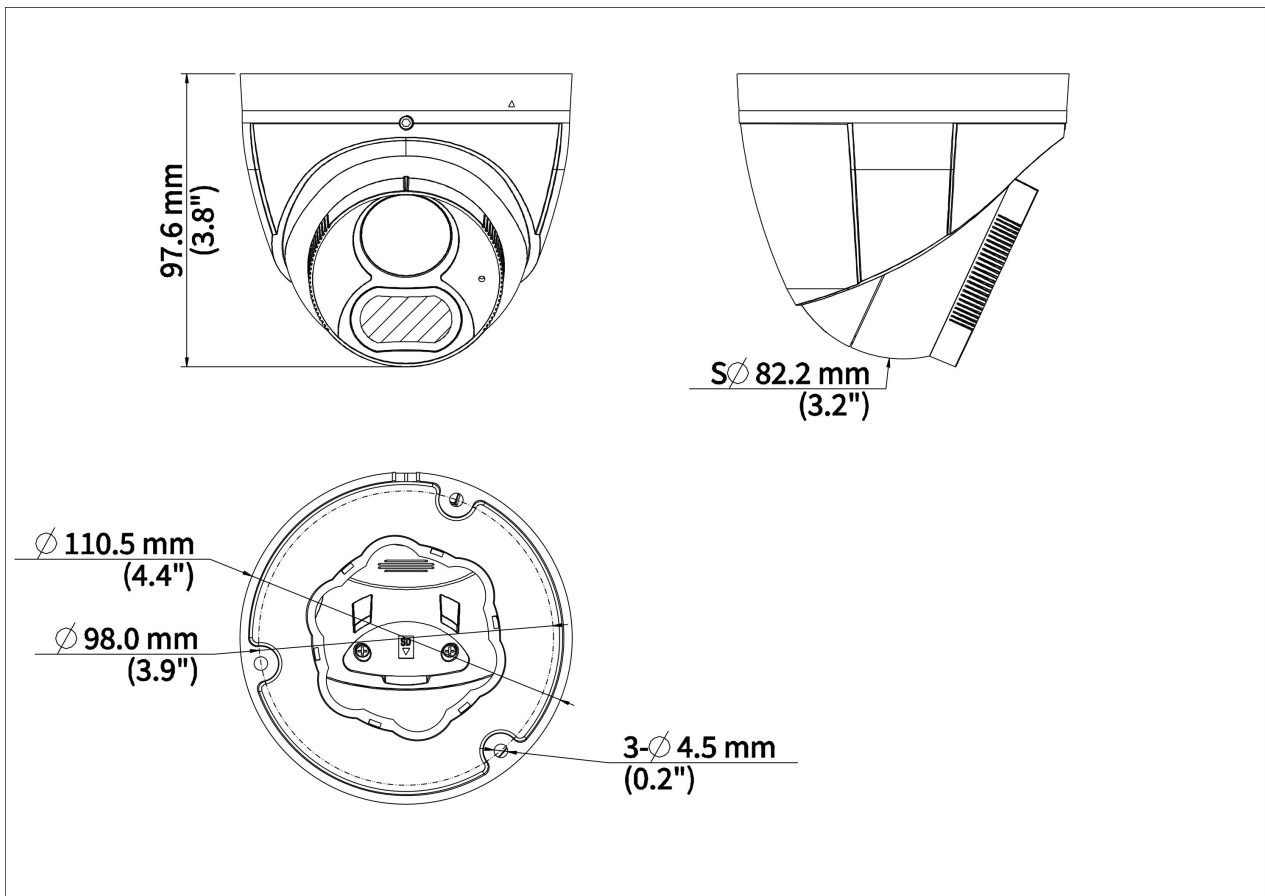

Dimensions	Ø110.5 mm × 97.6 mm (Ø4.4" × 3.8") (Ø × H)
Weight	0.42 kg (0.93 lb.)
Material	Metal + Plastic
Working Environment	- 30 °C to 60 °C (-22 °F to 140 °F), Humidity: ≤ 95% RH (non-condensing)
Storage Environment	- 30 °C to 60 °C (-22 °F to 140 °F), Humidity: ≤ 95% RH (non-condensing)
Surge Protection	4 KV
Reset Button	Support
Web Client Language	4 Languages: English, Russian, Spanish, Vietnamese

Dimensions

Accessories

TR-JB03-G-IN

Junction Box for Mini Fix-dome(Support wiring from behind)

TR-JB07/WM03-G-IN

Wall Mounting Assembling Bracket For 32 Fix-dome&Mini Fix-dome&Plastic Turret Camera

TR-WM03-D-IN

Wall Mounting Bracket for 32 Fix-dome&Mini Fix-dome&Plastic Turret Camera