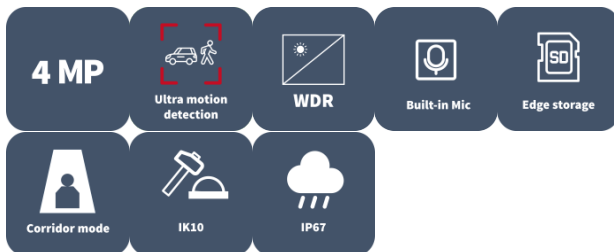

4MP HD IR Fixed Dome Network Camera IPC324LB-ADF28(40)K-K

Features

- High quality image with 4MP, 1/3.0" CMOS sensor
- 4MP (2560 × 1440)@25/20 fps; 3MP (2304 × 1296)@30/25 fps; 2MP (1920 × 1080)@30/25 fps; 720P (1280 × 720)@30/25 fps
- Ultra 265, H.265, H.264, MJPEG
- 120 dB true WDR technology enables clear image in strong light scene
- Support 9:16 Corridor Mode
- Smart IR, up to 30 m (98 ft) IR distance
- Supports up to 512 GB Micro SD Card
- IK10 vandal resistant
- IP67 protection
- Support PoE power supply
- 3 Axis

Specifications

Model	IPC324LB-ADF28K-K	IPC324LB-ADF40K-K
Camera		
Max Resolution	4 MP	
Sensor	1/3.0" CMOS	
Min. Illumination	Color: 0.01 Lux (F2.0, AGC ON), 0 Lux with IR	
Day/Night	IR-cut filter with auto switch (ICR)	
Shutter	Auto/Manual, 1 ~ 1/100000s	
Adjustment Angle	Pan: 8° to 360°, Tilt: 0° to 68°, Rotate: 10° to 360°	
S/N	>52 dB	
WDR	120 dB	
Lens		
Focal Length	2.8 mm	4.0 mm
Iris	F2.0	
Field of View (H)	101.5°	84.1°
Field of View (V)	55.6°	45.1°
Field of View (D)	111.6°	89.5°
Iris Type	Fixed	
DORI		
DORI Distance (Lens)	2.8 mm	4 mm
DORI Distance (Detect)	63.0 m (206.7 ft.)	90.0 m (295.3 ft.)
DORI Distance (Observe)	25.2 m (82.7 ft.)	36.0 m (118.1 ft.)
DORI Distance (Recognize)	12.6 m (41.3 ft.)	18.0 m (59.1 ft.)
DORI Distance (Identify)	6.3 m (20.7 ft.)	9.0 m (29.5 ft.)
Illuminator		
Supplemental Light	IR	
Illumination Distance (IR)	30 m (98.4 ft.)	
Wavelength	850 nm	
IR On/Off Control	Auto/Manual	
Video		
Video Compression	Ultra 265, H.265, H.264, MJPEG	
H.264 Code Profile	Baseline profile, Main profile, High profile	
Frame Rate	Main Stream: 4 MP (2560 × 1440), max. 25 fps; 3 MP (2304 × 1296), max. 30 fps; 1080P (1920 × 1080), max. 30 fps; 720P (1280 × 720), max. 30 fps; Sub Stream: D1 (720 × 576), max. 30 fps; 640 × 360, max. 30 fps; 2CIF (704 × 288), max. 30 fps; CIF (352 × 288), max. 30 fps;	
Video Bit Rate	128 Kbps to 6144 Kbps	
OSD	Up to 4 OSDs	
Privacy Mask	Up to 4 areas	
ROI	Support	
U-code	Support	
Video Stream	Dual streams	