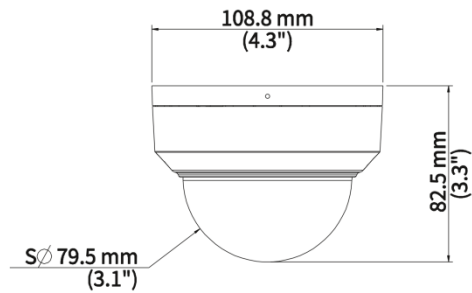

Dimensions

Accessories

TR-JB03-G-IN

Junction Box for Mini Fix-dome(Support wiring from behind)

TR-UM06-E-IN

Slant Mounting Bracket for Fixed Dome

TR-A01-IN

NPT 3/4" Waterproof Cable Gland

TR-SE24-IN

Dome Pendant Mounting Pole 200mm

TR-SE24-A-IN

Dome Pendant Mounting Pole 500mm

TR-CM24-IN

Dome Pendant Mounting Bracket(Indoor)