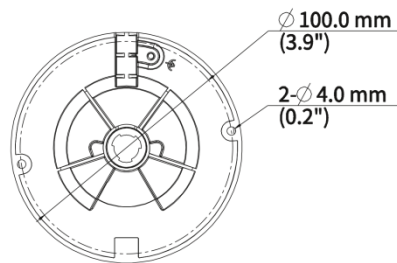

Dimensions

Accessories

TR-JB03-G-IN

Junction Box for Mini Fix-dome(Support wiring from behind)

TR-UM06-E-IN

Slant Mounting Bracket for Fixed Dome

TR-A01-IN

NPT 3/4" Waterproof Cable Gland

TR-SE24-IN

Dome Pendant Mounting Pole 200mm

TR-SE24-A-IN

Dome Pendant Mounting Pole 500mm

TR-CM24-IN

Dome Pendant Mounting Bracket(Indoor)