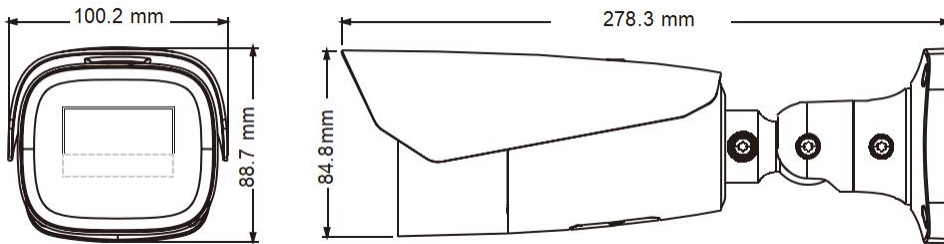

IPY-TWLPR64404

4MP HD License Plate Recognition Bullet Network Camera

■ Available Model

IPY-TWLPR64404

■ Dimension