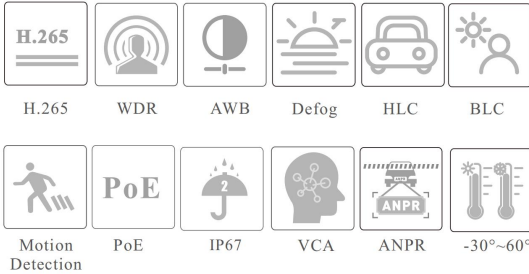

## 4MP HD License Plate Recognition Bullet Network Camera

### ■ Features

- 4MP (2592 × 1520 ) @30fps
- Support H265+/H264+/H265/H264/MJPEG coding ICR auto switch , true day/night
- Motorized lens
- 3D DNR, true WDR, HLC , BLC and ROI coding
- Built-in micro SD card slot , up to 256GB DC12V/AC24V/PoE power supply
- Support three streams
- IP67
- Support mobile surveillance by smart phones with iOS and Android OS Support license plate detection and recognition