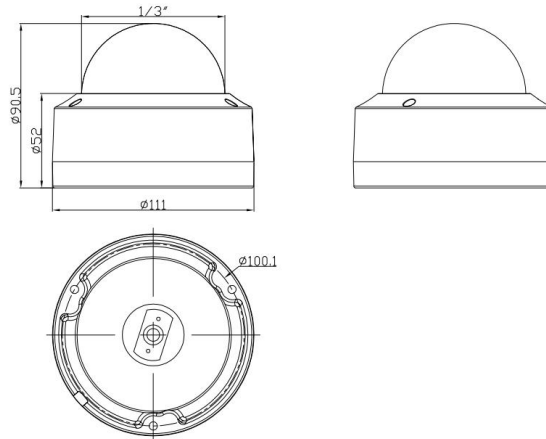

WFY-D255DS

5MP Low light IR Human Detection WIFI IP Camera

■ Available Model

WFY-D255DS

■ Dimension