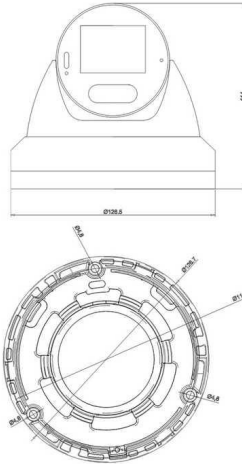

IPB-D368LDS2(B)

8 MP Dual LED (IR & Color Vu) Fixed Turret Network Camera
Two way audio, Memory Slot

■ Available Model

IPB-D358LDS2(B) IPY-D368LDS2(B)

■ Dimension

SIZE:mm

■ Accessory

■ Optional