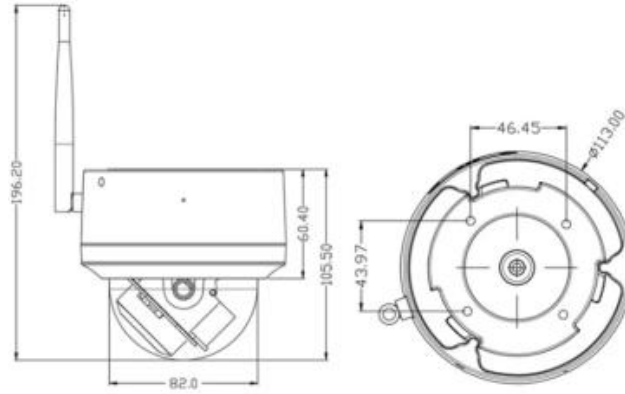

WFB-Z258F36DS2

8MP Fixed Lens PT Dome Network Camera

■ Available Model

WFB-Z255F36DS2   WFB-Z258F36DS2

■ Dimension