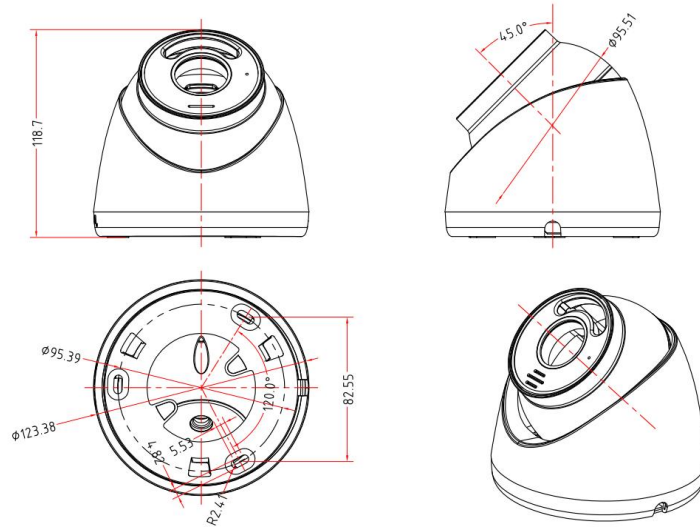

IPY-D381203LDS2

12MP Moto Lens Smart Dual Light Two Way Audio SD slot Turret IP POE Camera

■ Available Model

IPY-D381203LDS2

■ Dimension

■ Accessory

■ Optional

Uin Technology Co., Ltd.