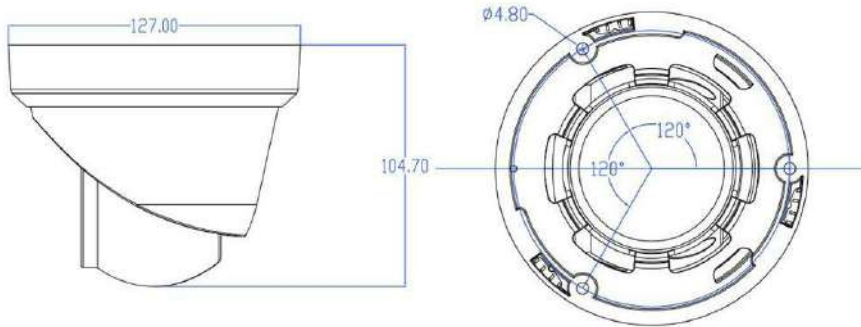

General

Network Port	1-RJ45, 100Mbps,POE optional
Power Supply	12 VDC ± 10%
Power Consumption	<5 W
Operating Temp.	-30°C-(+60)°C, 10%-90%RH

IPY-B92604S

6 MP Built-in Mic Bullet Network Camera

■ Available Model

IPY-B92604S (2.8-12mm)

■ Dimension

■ Accessory

■ Optional

ZJ-02

JB-06

Uin Technology Co., Ltd.

+86-871 63586112