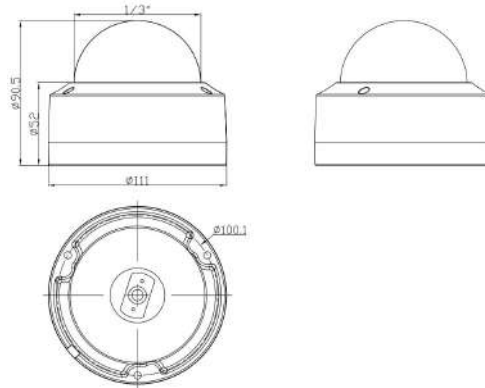

IR Led

IR Led	18pcs SMD IR Led
IR Distance	20-30 M

Lens

Focal length	2.8/3.6 mm fixed lens / Motorized 2.8-12 mm AF lens
--------------	---

Optional Function

POE, Audio, etc.

Network Services

Protocol	HTTP(S)/RTSP/RTMP/FTP/NFS/SMTP/DHCP/NTP, etc.
P2P	Yes
Web	IE , Firefox 32bit ESR, etc.
Media	CMS, Android, IOS
ONVIF	17.06 compatible

General

Network Port	1-RJ45, 100Mbps,POE optional
Power Supply	12 VDC ± 10%
Power Consumption	<5 W
Operating Temp.	-30°C-(+60)°C, 10%-90%RH

IPY-D256S

6 MP Built-in Mic Fixed Dome Network Camera

■ Available Model

IPY-D256S (2.8/3.6mm) IPY-D25604S (2.8-12mm)

■ Dimension

■ Accessory

■ Optional

JZ-03

JB-07

Uin Technology Co., Ltd.

+86-871 63586112