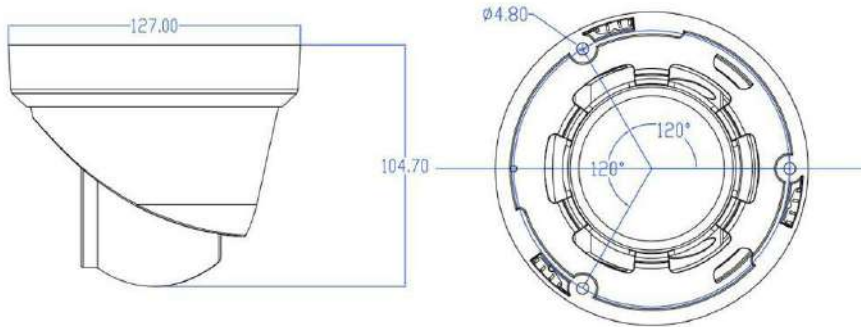

General

Network Port	1-RJ45, 100Mbps,POE optional
Power Supply	12 VDC ± 10%
Power Consumption	<5 W
Operating Temp.	-30°C-(+60)°C, 10%-90%RH

IPY-D366S

6 MP Built-in Mic Fixed Turret Network Camera

■ Available Model

IPY-D365S IPY-D366S IPY-D368S (2.8/3.6mm)

■ Dimension

■ Accessory

■ Optional

ZJ-02

JB-06

Uin Technology Co., Ltd.

+86-871 63586112