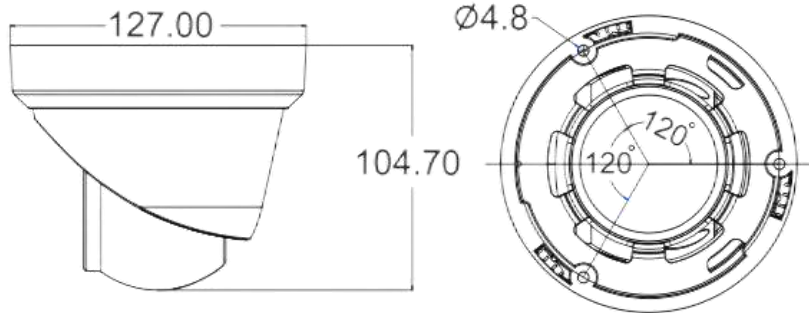

IPY-D368VUS

8 MP Color Vu Fixed Turret Network Camera

■ Available Model

IPY-D365VUS IPY-D368VUS (2.8/3.6mm)

■ Dimension

■ Accessory

■ Optional

ZJ-02

JB-04

Uin Technology Co., Ltd.

+86-871 63586112

www.uin-tech.com

4F,Block 7 Lijincheng High Tech Garden,Longhua District,Shenzhen China