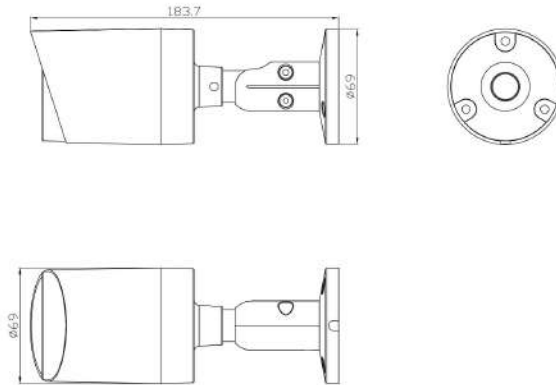

IR Led

IR Led	2pcsArray IR Leds
IR Distance	20-30M

Lens

Focal length	4 mm Fixed lens
Zoom	--

Optional Function

PoE

Network Services

Protocol	HTTP/RTSP/FTP/SMTP/DHCP/NTP/NFS, etc.
P2P	Yes
Web	IE , Firefox (32bit esr), etc.
Media	CMS, Android, IOS
ONVIF	17.06 compatible

IPY-B715S IPY-B718S IPY-B7112S (2.8/3.6mm)

■ Dimension

■ Accessory

■ Optional

Uin Technology Co., Ltd.

+86-871 63586112

www.uin-tech.com

4F,Block 7 Lijincheng High Tech Garden,Longhua District,Shenzhen China