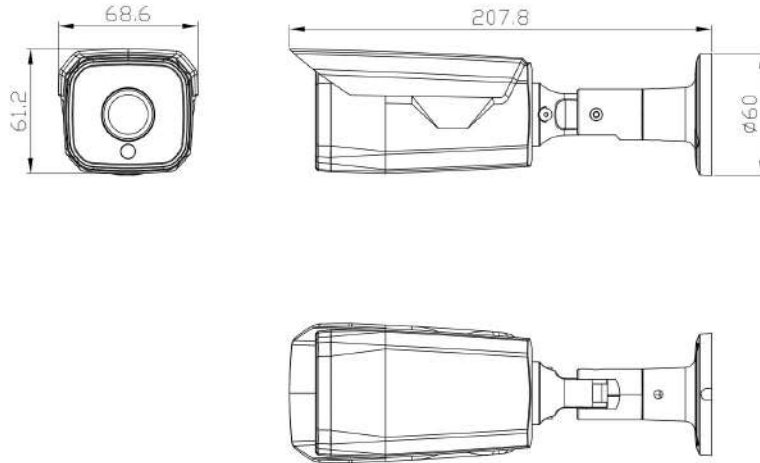

* Product specifications may change without prior notice.

IPY-B614S

4 MP Built-in Mic Fixed Bullet Network Camera

■ Available Model

IPY-B614S IPY-B615S IPY-B618S (2.8/3.6mm)

■ Dimension

■ Accessory

■ Optional