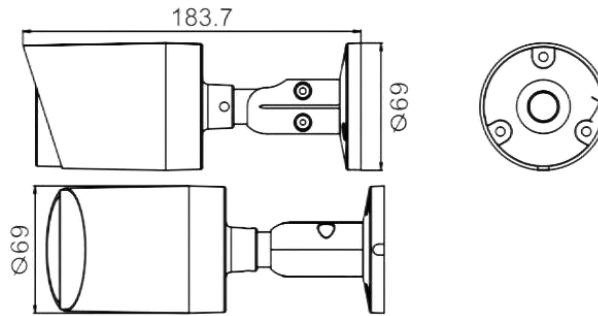

### General

|                   |  |
|-------------------|--|
| Language          | English/Chinese/Russian/German/Italian/Korean/Turkish/Pakistan |
| Network Port      | 1-RJ45, 100Mbps, PoE 48V in                                    |
| Power Supply      | 12 VDC ± 10%   |
| Power Consumption | < 8 W  |
| Operating Temp.   | -30°C-(+60)°C, 10%-90%RH                                       |
| Housing Material  | Aluminum Metal   |

### ■ Dimension