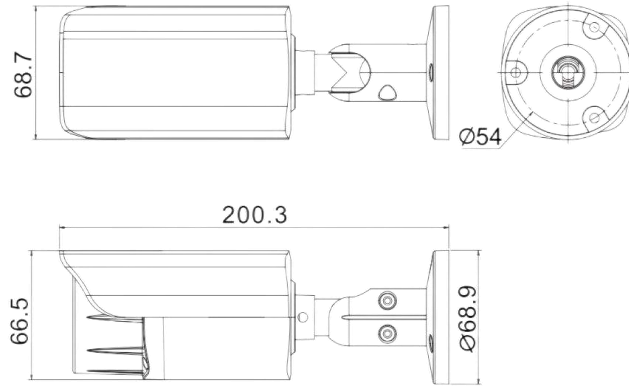

IPY-B918LDS2

8 MP Dual LED (IR & Color Vu) Fixed Bullet Network Camera

■ Available Model

IPY-B915LDS2 IPY-B918LDS2 (2.8/3.6mm)

■ Dimension