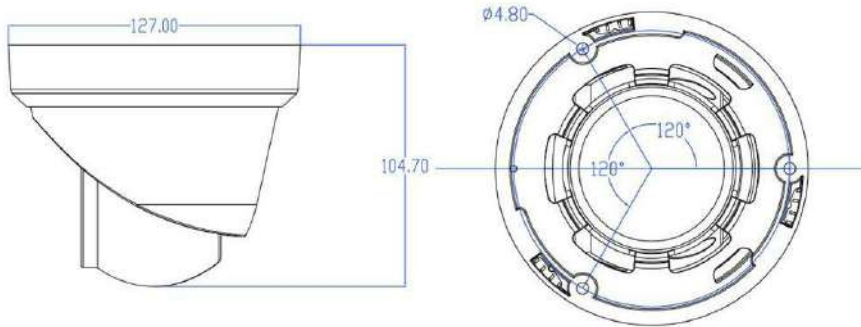

IPY-D368S

8 MP Built-in Mic Fixed Dome Network Camera

■ Available Model

IPY-D365S IPY-D368S (2.8/3.6mm)

■ Dimension

■ Accessory

■ Optional

ZJ-02