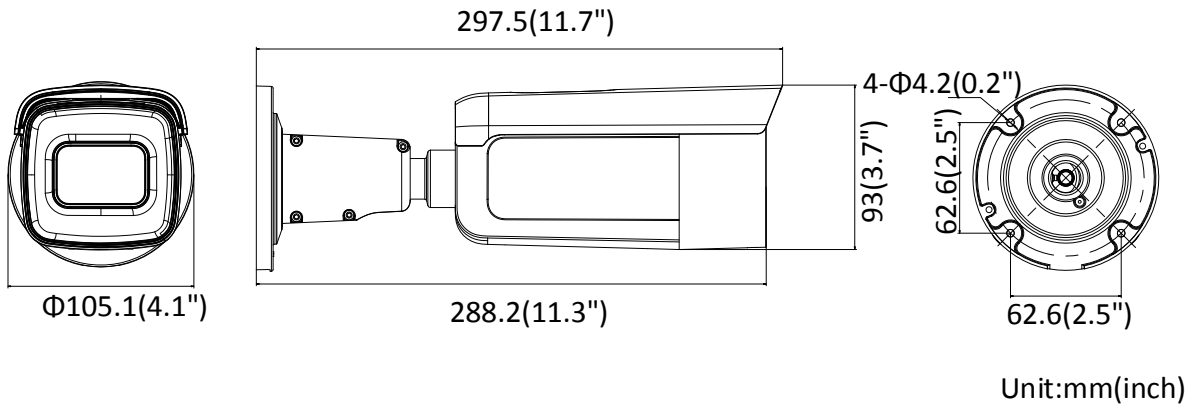

Weight	Camera: Approx. 1335 g (2.9 lb.) With Package: 2004g (4.4lb.)
--------	--

Available Model:

DS-2CD2645G1-IZ (2.8 to 12 mm), DS-2CD2645G1-IZS (2.8 to 12 mm)

Dimensions

Accessories

DS-1276ZJ-SUS
Corner Mount