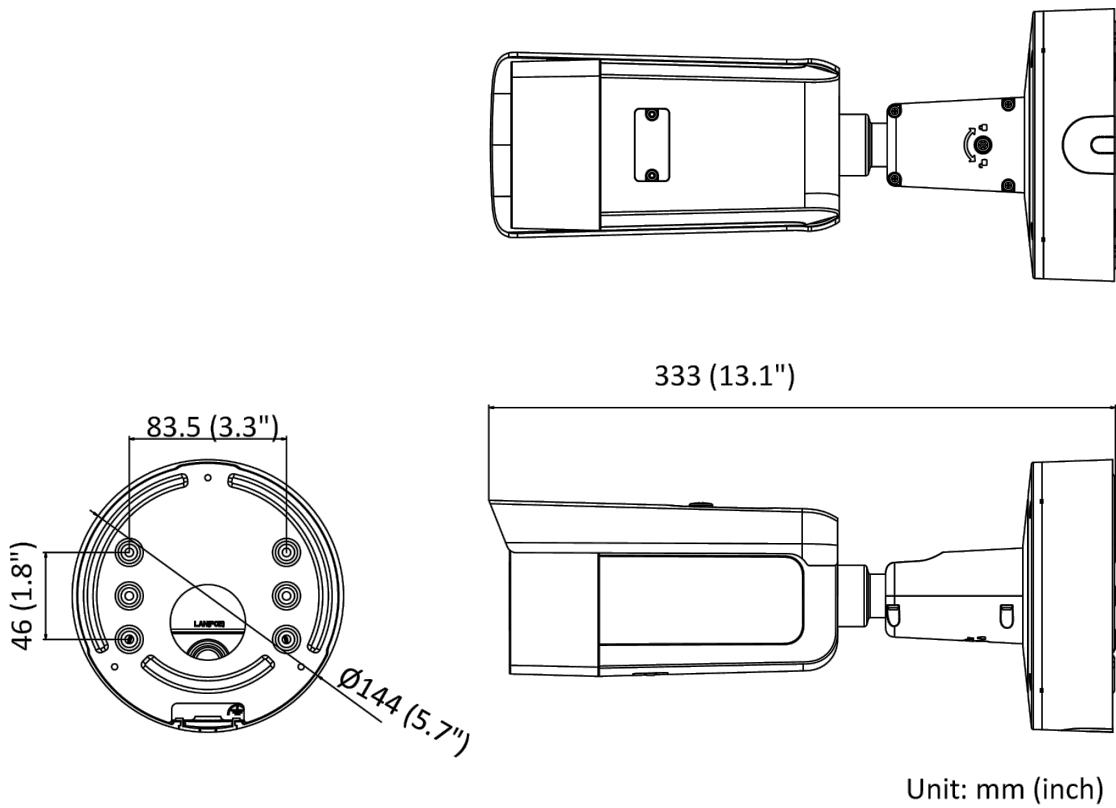

Specifications

Camera	
Image Sensor	1/1.8" Progressive Scan CMOS
Min. Illumination	0.003 Lux @ (f/1.6, AGC on), 0 Lux with IR on
Shutter Speed	1/3 s to 1/100,000 s
Slow Shutter	Yes
P/N	P/N
Wide Dynamic Range	120 dB
Day/Night	ICR Cut
Angle Adjustment	Pan: 0° to 355°, tilt: 0° to 90°, rotate: 0° to 360°
Flash Memory	8 GB
RAM	1 GB
Lens	
Iris Type	Auto-Iris
Lens Mount	Ø14
Lens Type and FOV	2.7 mm to 13.5 mm: horizontal FOV 108.1° to 45.5°, vertical FOV 58.4° to 25.7°, diagonal FOV 127.3° to 52.1°
Aperture	f/1.6
DORI	
DORI	D: 86 m, O: 34 m, R: 17 m, I: 8 m
Illuminator	
IR Range	Up to 197 ft (60 m)
Wavelength	850 nm
Video	
Max. Resolution	3840 × 2160
Main Stream	50 Hz: 20 fps (3840 × 2160, 3072 × 1728) 25 fps (2688 × 1520, 1920 × 1080, 1280 × 720) 60 Hz: 20 fps (3840 × 2160, 3072 × 1728) 30 fps (2688 × 1520, 1920 × 1080, 1280 × 720)
Sub-Stream	50 Hz: 25 fps (640 × 480, 640 × 360, 320 × 240) 60 Hz: 30 fps (640 × 480, 640 × 360, 320 × 240)
Third Stream	50 Hz: 15 fps (1280 × 720, 640 × 480, 640 × 360, 320 × 240) 60 Hz: 15 fps (1280 × 720, 640 × 480, 640 × 360, 320 × 240)
Fourth Stream	50 Hz: 15 fps (1280 × 720, 640 × 480, 640 × 360, 320 × 240) 60 Hz: 15 fps (1280 × 720, 640 × 480, 640 × 360, 320 × 240) *Fourth stream is supported under certain settings.
Video Bit Rate	32 Kbps to 16 Mbps
Video Compression	Main stream: H.265/H.264/H.264+/H.265+ Sub-stream: H.265/H.264/MJPEG Third stream: H.265/H.264 Fourth stream: H.265/H.264/MJPEG
H.264 Type	Baseline Profile/Main Profile/High Profile
H.265 Type	Main Profile
H.264+	Main stream supports

Available Model

PCI-B18Z2S (2.7 to 13.5 mm)

Dimensions

Optional Accessories

PM Vertical Pole Mount	PM-LPR Pendant Mount	CM Corner Mount
		

Distributed by

HIKVISION®

Headquarters