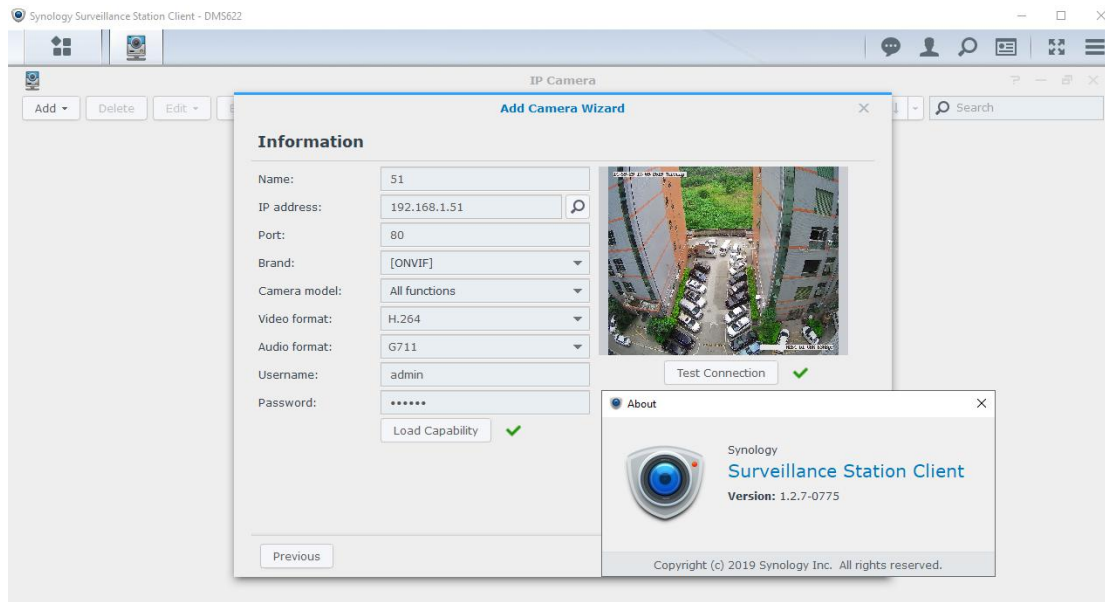

## Add camera to Synology Surveillance Station

H.265 supported on Surveillance Station Client but not support preview via Web Access.  
Also it can not show H.256 menu in encode list.