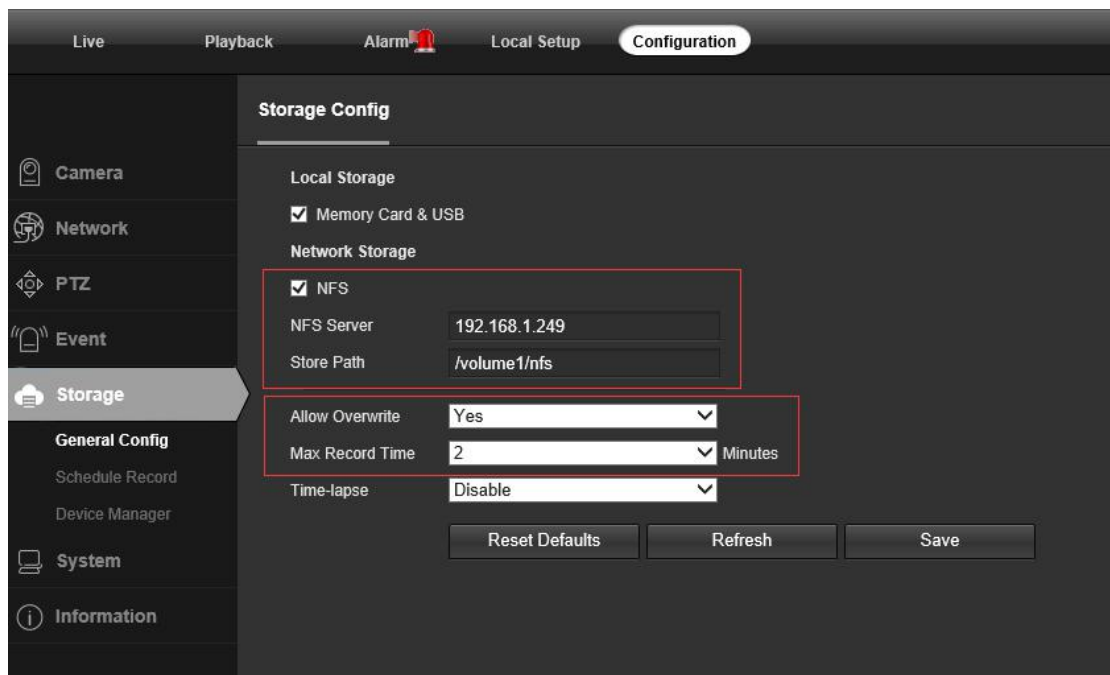

2. Camera settings: