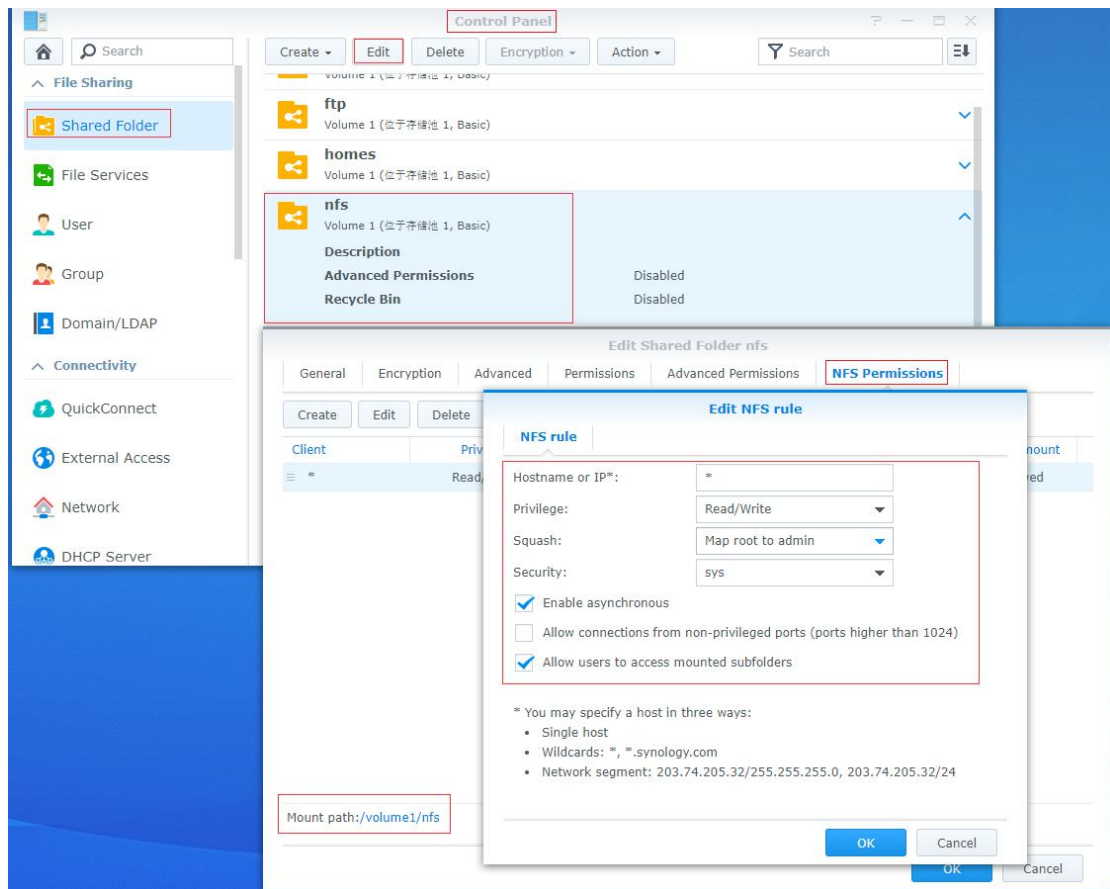

Store Video to Synology via NFS protocol

1. NAS Shared Folder settings: