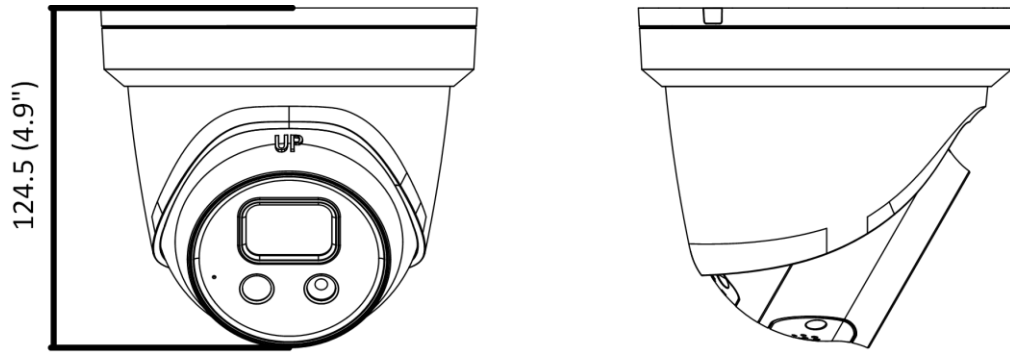

▪ **Dimension**

Unit: mm (inch)

▪ **Accessory**

▪ **Optional**

DS-1271ZJ-140 Pendant Mount	DS-1276ZJ-SUS Corner Mount	DS-1273ZJ-140B Wall Mount	DS-1273ZJ-140(BLACK) Wall Mount	DS-1275ZJ-SUS Vertical Pole Mount