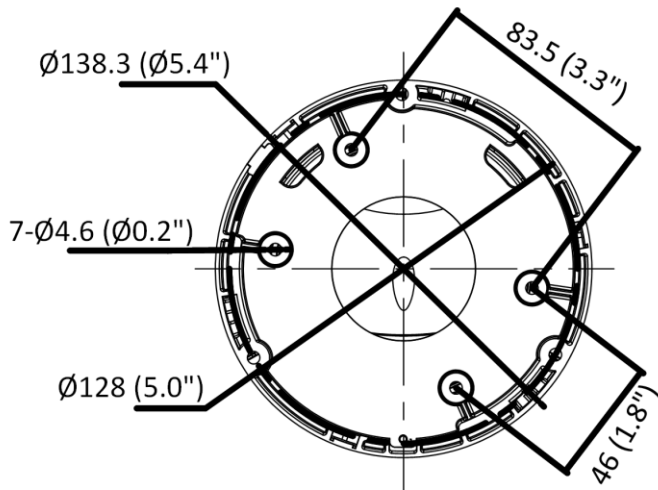

▪ **Dimension**

Unit: mm (inch)

▪ **Accessory**

▪ **Optional**

DS-1271ZJ-140 Pendant Mount	DS-1276ZJ-SUS Corner Mount	DS-1273ZJ-140B Wall Mount	DS-1273ZJ-140(BLACK) Wall Mount	DS-1275ZJ-SUS Vertical Pole Mount